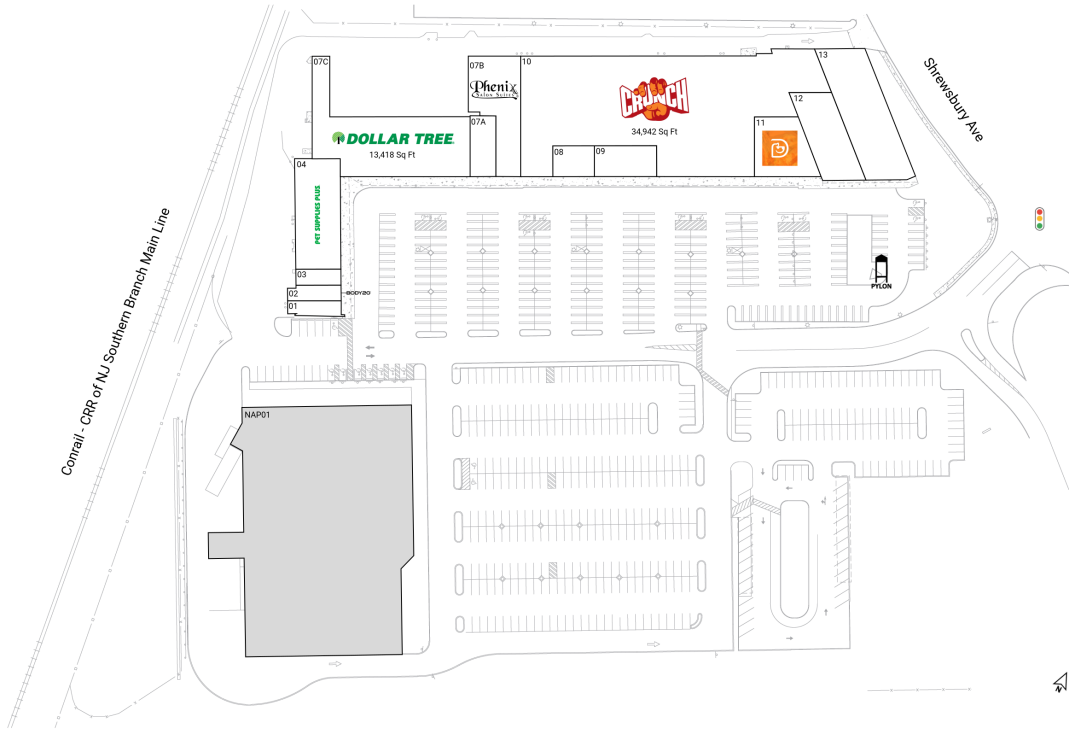

# Tinton Falls Plaza

980 Shrewsbury Ave | Tinton Falls, NJ 07724

Monmouth County New York-Newark-Jersey City, NY-NJ 87,760 Sq Ft

40.3120, -74.0672

## Current Tenants Space size listed in square feet

01	Panda House Restaurant	1,100
02	BODY20	1,050
03	Salon Da Ja Vu	1,000
04	Pet Supplies Plus	6,038
07A	Bronze Couture Tan & Spa	2,165
07B	Phenix Salon Suites	5,962
07C	Dollar Tree	13,418
08	Nail Attraction	1,500
09	Degree Wellness	2,475
10	Crunch	34,942
11	Dogtopia	5,100
12	Kanji Steakhouse & Sushi Bar	5,503
13	Cottontails	7,507
NAP01	Uncle Giuseppe's Marketplace	0

This site plan is for illustrative and information purposes only, showing the general layout of the shopping center; and is not a legal survey. Brixmor makes no representation or warranty that the shopping center is exactly as depicted as site conditions and tenant mix are subject to change over time.